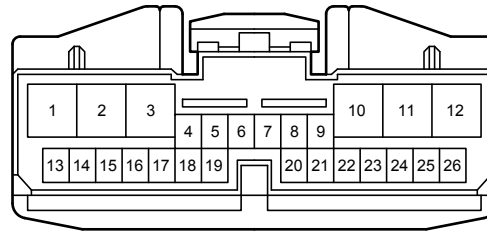

82824-52380

G87
Black