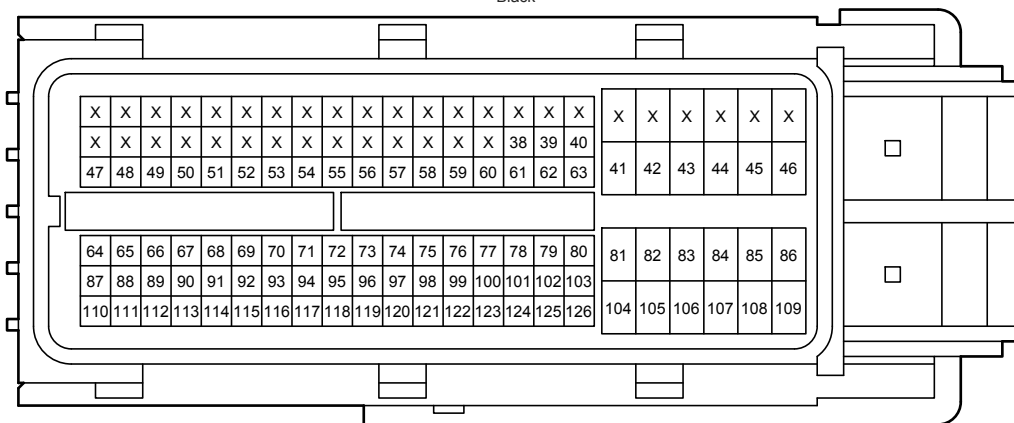

Back Door Opener (w/o Power Back Door) (Before Oct. 2015 Production)

A64  
Black

90980-12686

B36  
Gray

90980-12362

B75  
Black

90980-12974

B76  
Black