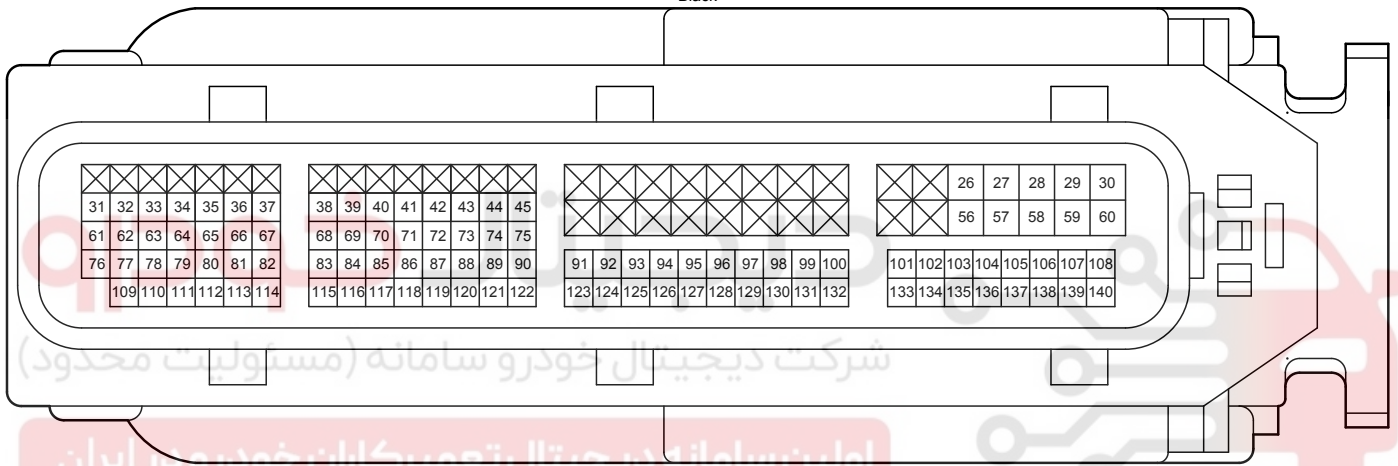

90980-12398

Back Door Opener (w/o Power Back Door) (Before Oct. 2015 Production)

B77

Black

90980-12836

B93

Black

90980-12A38