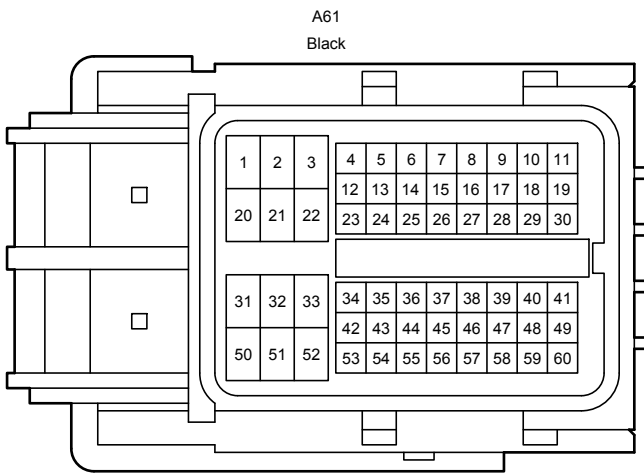

Back Door Opener (w/o Power Back Door) (Before Oct. 2015 Production)

90980-12461