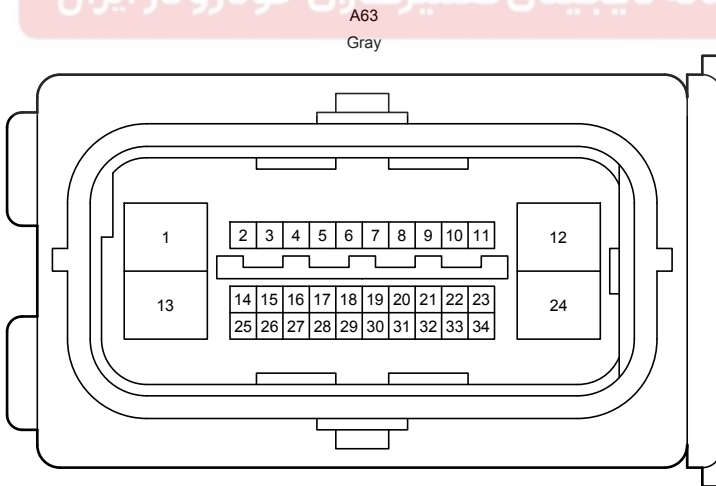

90980-12931

A64
Black

اولین سامانه دیجیتال تعمیرکاران خودرو در ایران

90980-12687