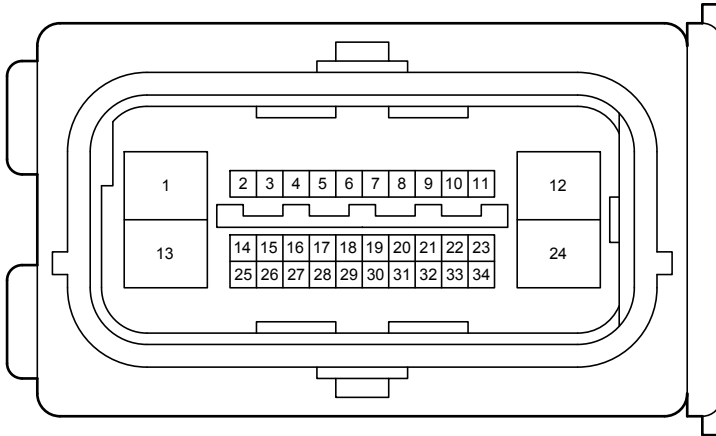

90980-12687

Back Door Opener (w/o Power Back Door) (Before Oct. 2015 Production)

A64
Black