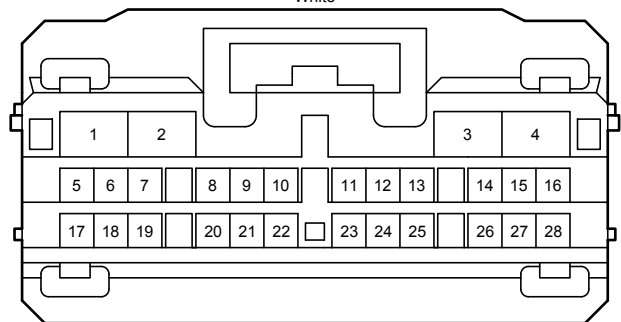

G78

White

90980-12909

G83

White

82824-52380

Back Door Opener (w/o Power Back Door) (Before Oct. 2015 Production)

G84  
Black