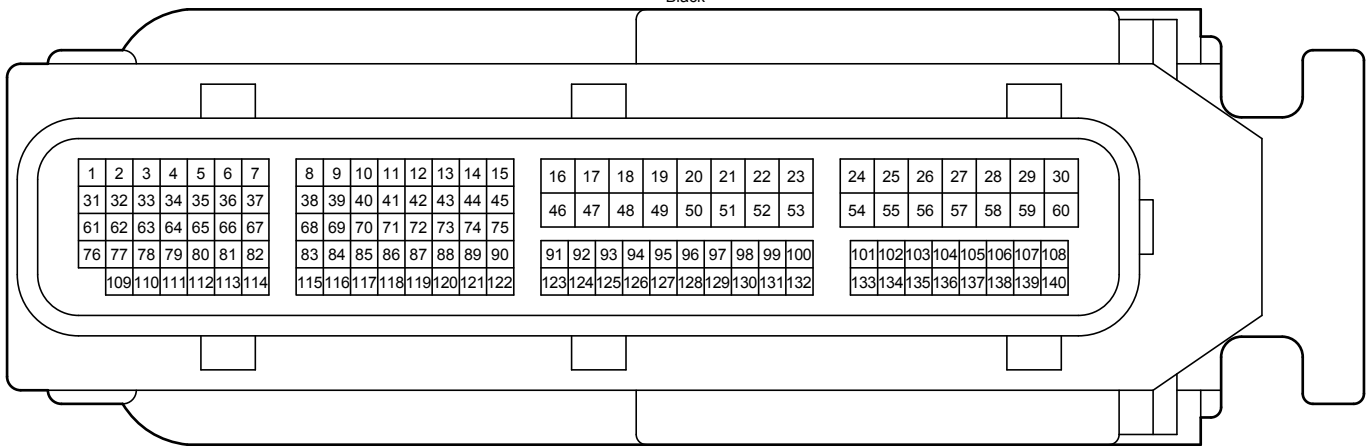

Back Door Opener (w/o Power Back Door) (Before Oct. 2015 Production)

B77

Black

90980-12836