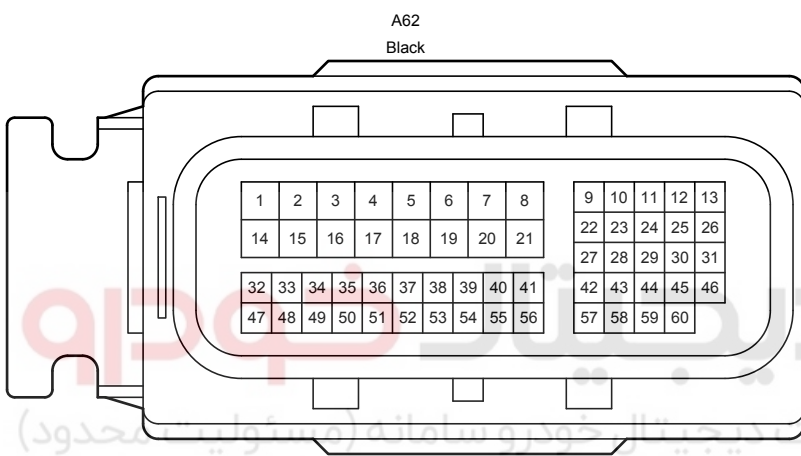

90980-12461

90980-12931