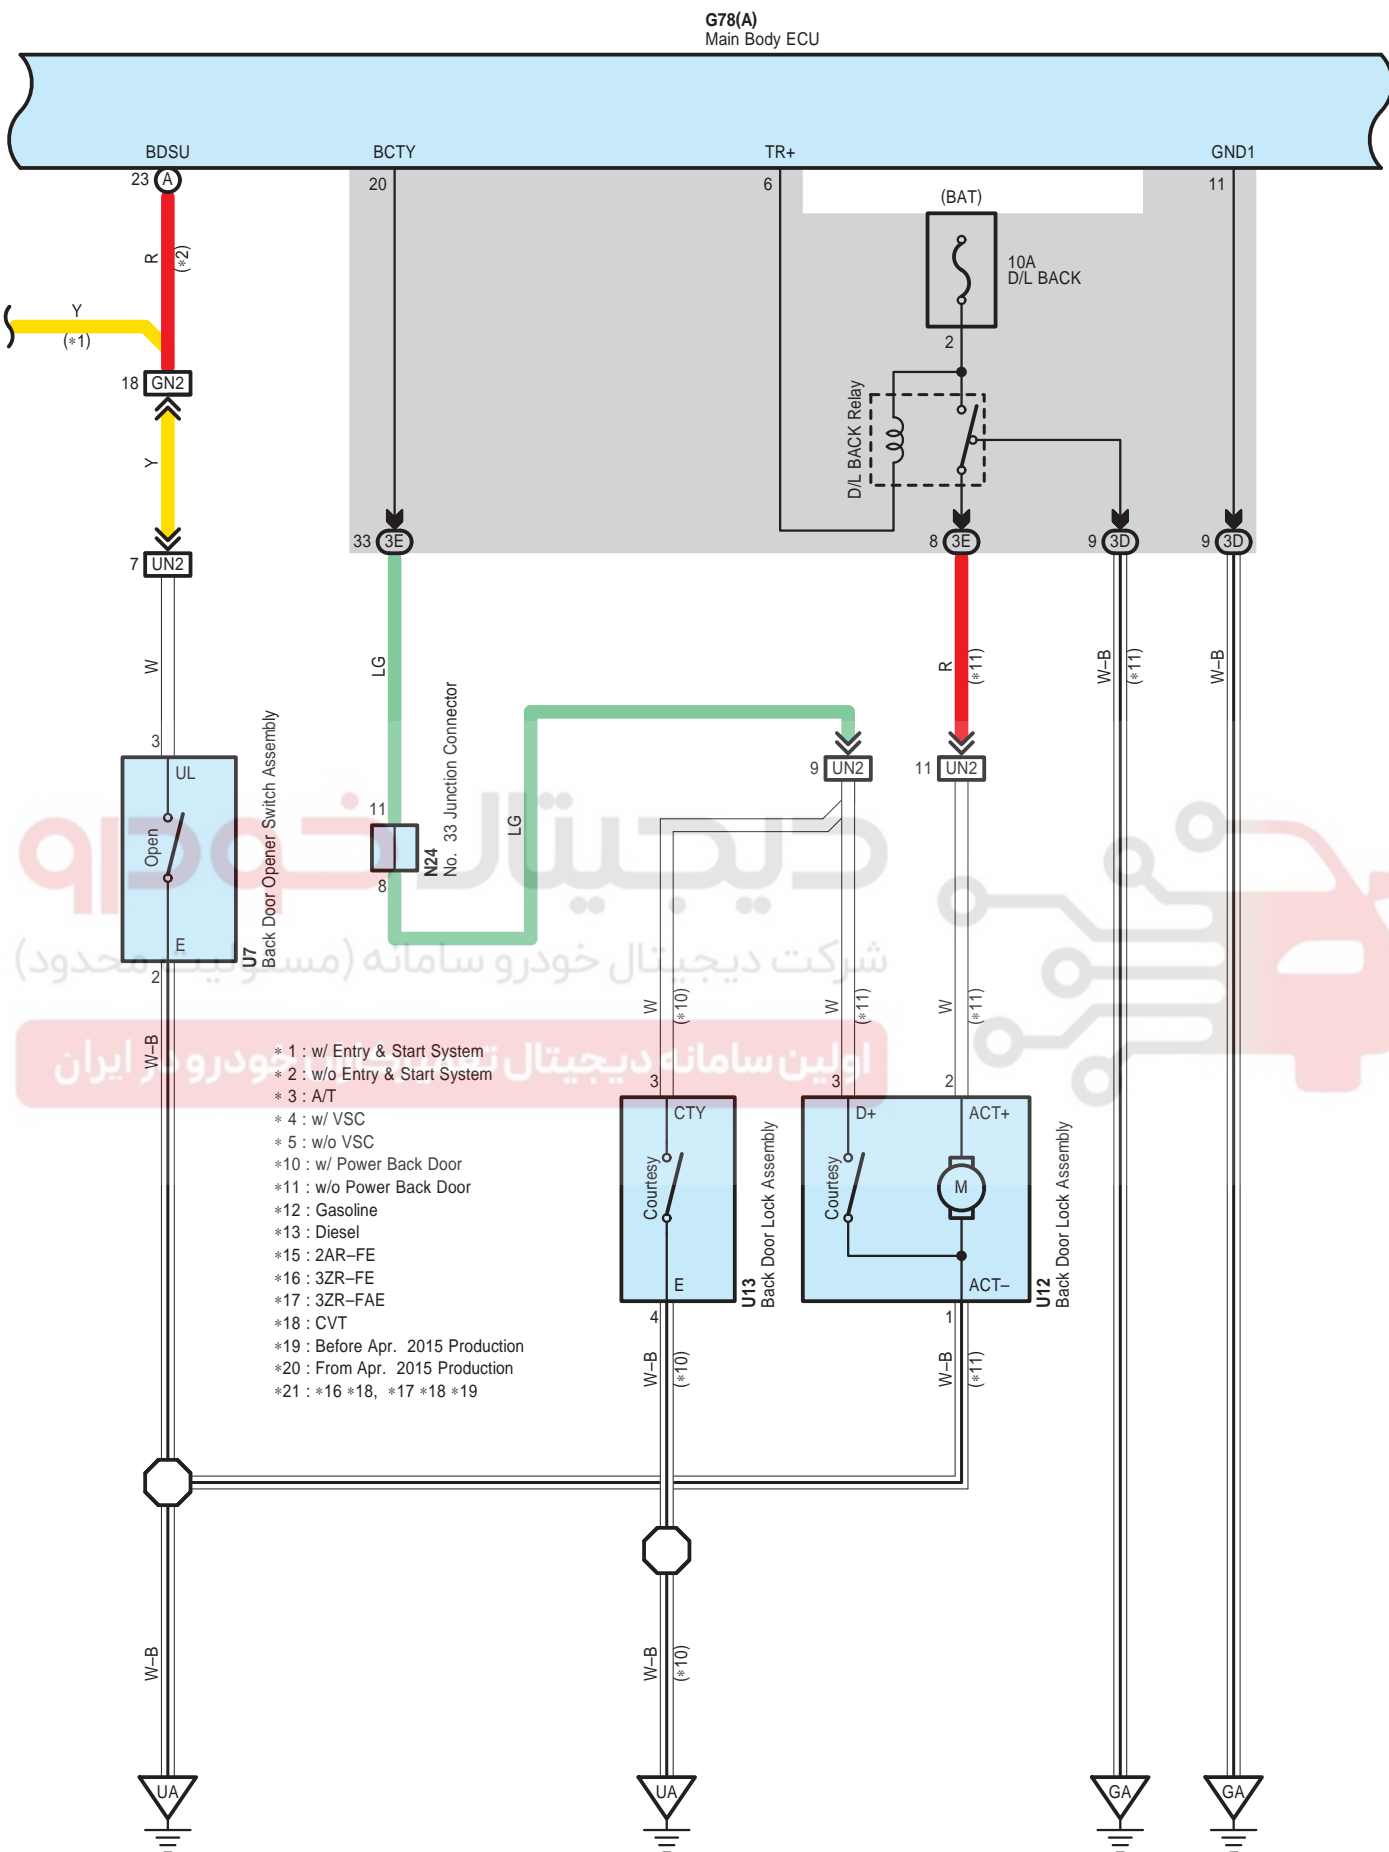

Back Door Opener (w/o Power Back Door) (Before Oct. 2015 Production)