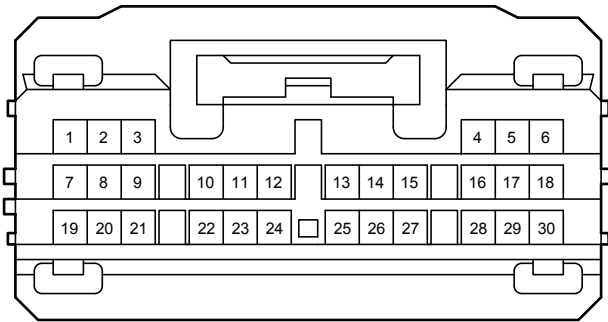

G78

White

90980-12909

G83

White

82824-52380

Back Door Opener (w/o Power Back Door) (Before Oct. 2015 Production)

G84  
Black