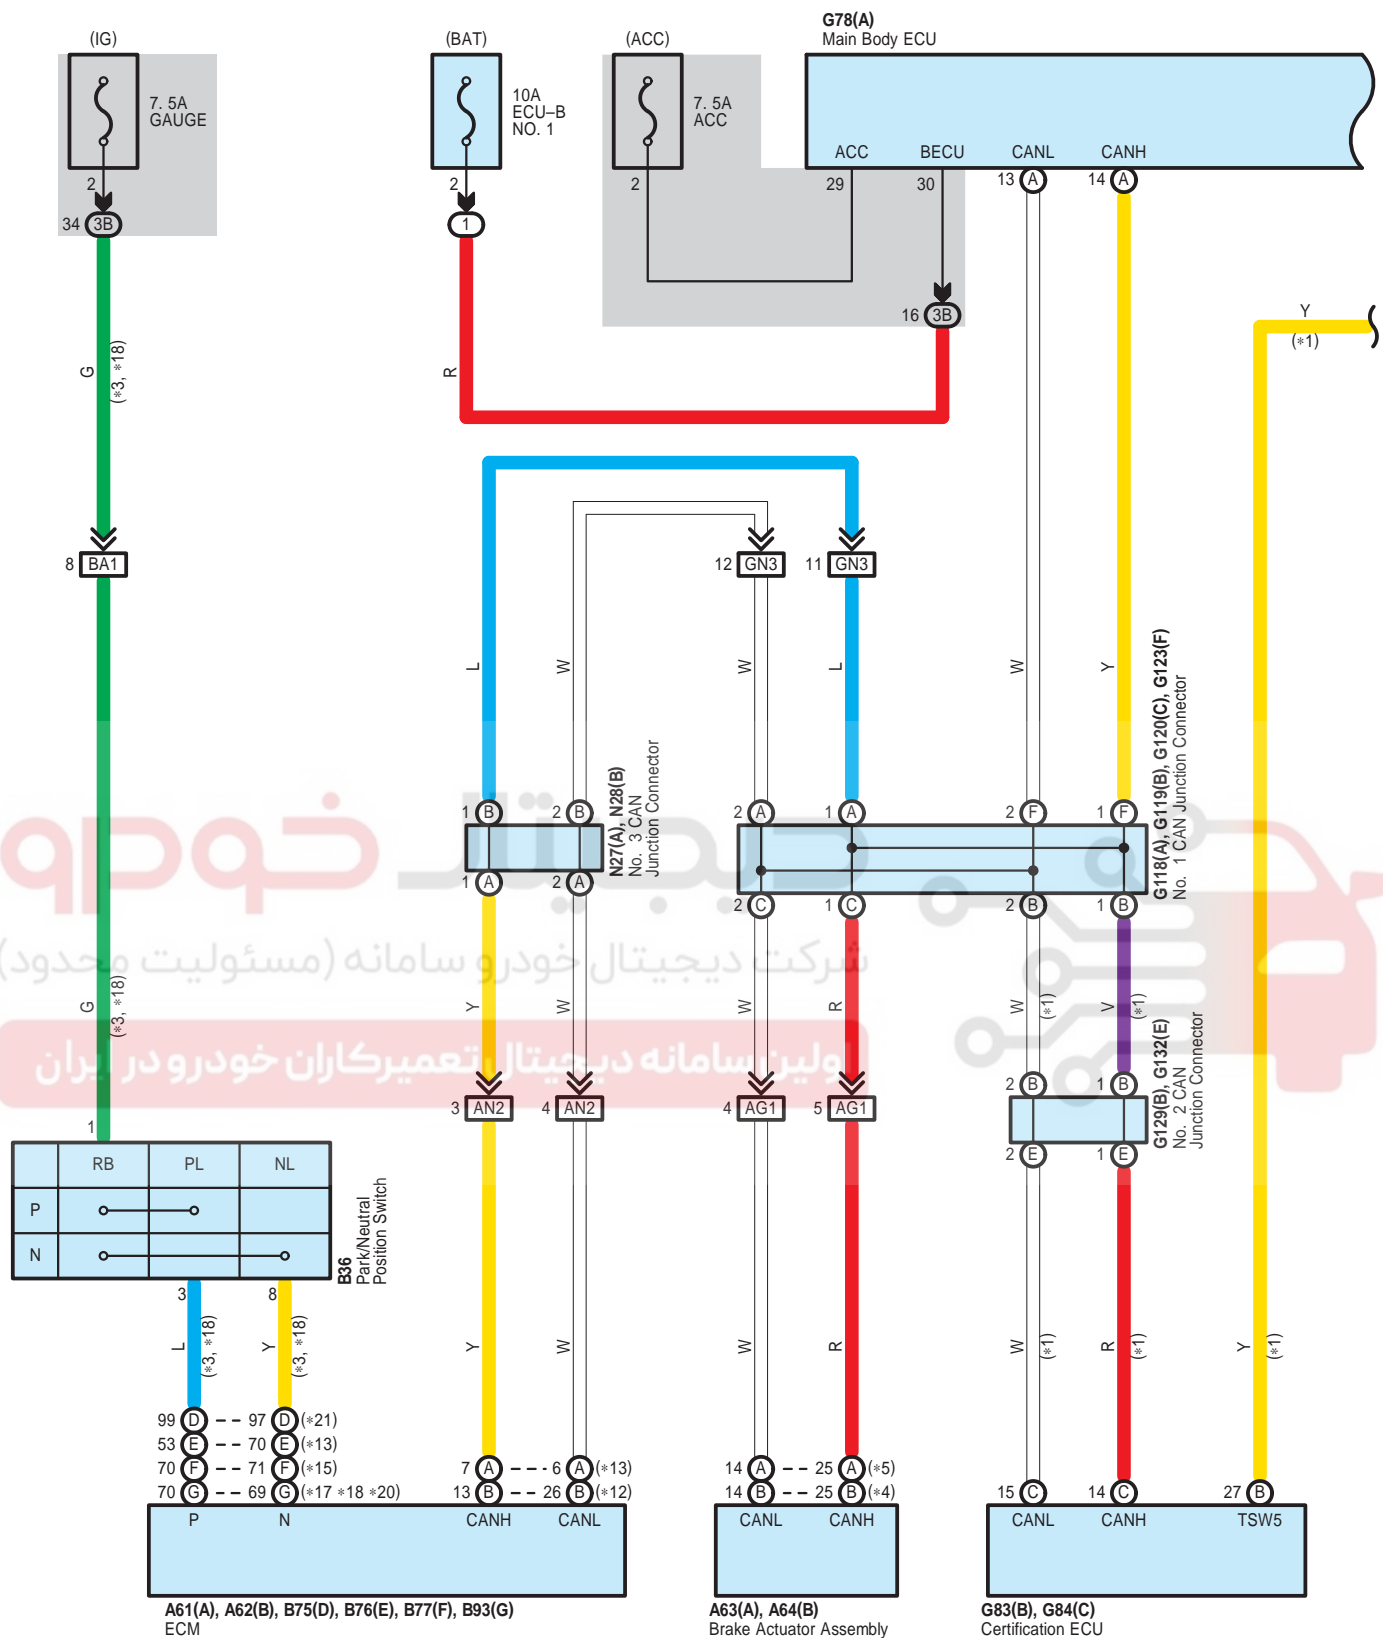

Back Door Opener (w/o Power Back Door) (Before Oct. 2015 Production)