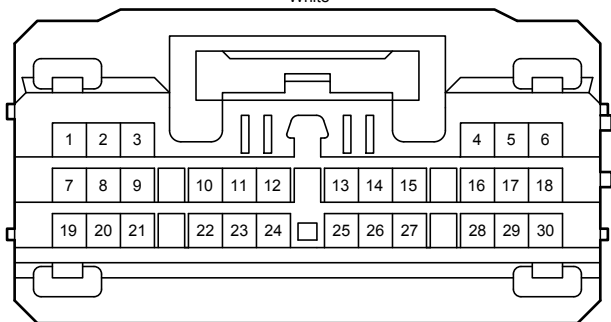

G84
Black

G78

White

90980-12909