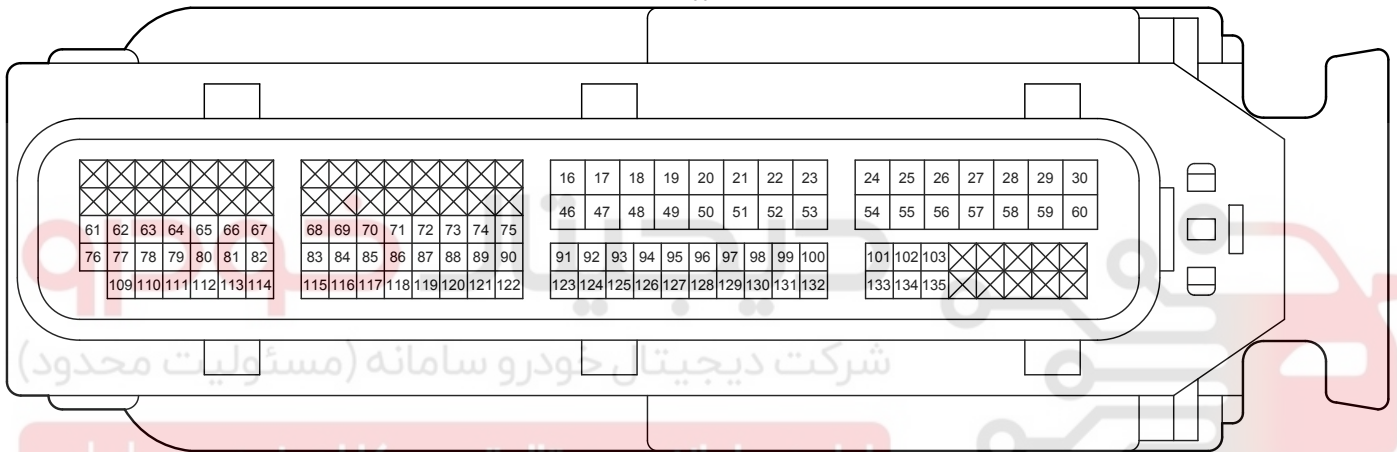

Back Door Opener (w/o Power Back Door) (Before Oct. 2015 Production)

A64  
Black

90980-12686

B36  
Gray

90980-12362

B75  
Black

90980-12974

B76  
Black